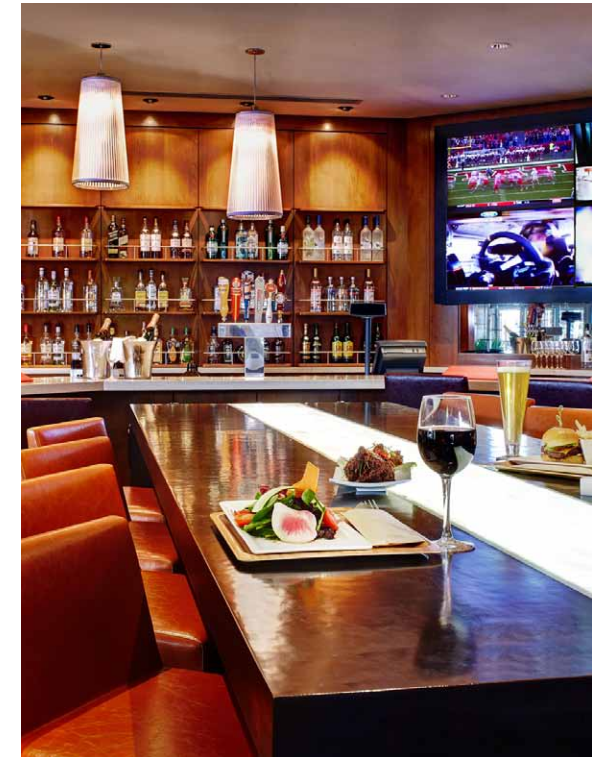

# AT THE GATEWAY TO SILICON VALLEY WHERE PURPOSE MEETS COMFORT

**Marriott**  
FREMONT  
SILICON VALLEY

The Fremont Marriott Silicon Valley is classic and modern, with everything a guest needs to be productive and recharge. Located at the southern tip of the San Francisco Bay, the hotel sits at the gateway to Silicon Valley, providing easy access to many world-renowned high-tech headquarters in addition to nearby Bay Area attractions. The only full-service hotel in Fremont provides an elegant and accommodating atmosphere where guests can enjoy high-tech, high-style guest rooms, exquisitely prepared meals in our Greatroom, a relaxing dip in the indoor pool, or a workout at the fitness center. 15,000 square feet of meeting space in 19 versatile and fully equipped meeting rooms allow for great flexibility when planning meetings and events.

**RESTAURANTS AND LOUNGES**

The Greatroom-All Day dining, Barista Day/Night • A la carte and breakfast buffet • Regional and fusion combinations for lunch and dinner • Signature cocktails • 14 state of the art HD LCD screens with a 150" video wall at the bar